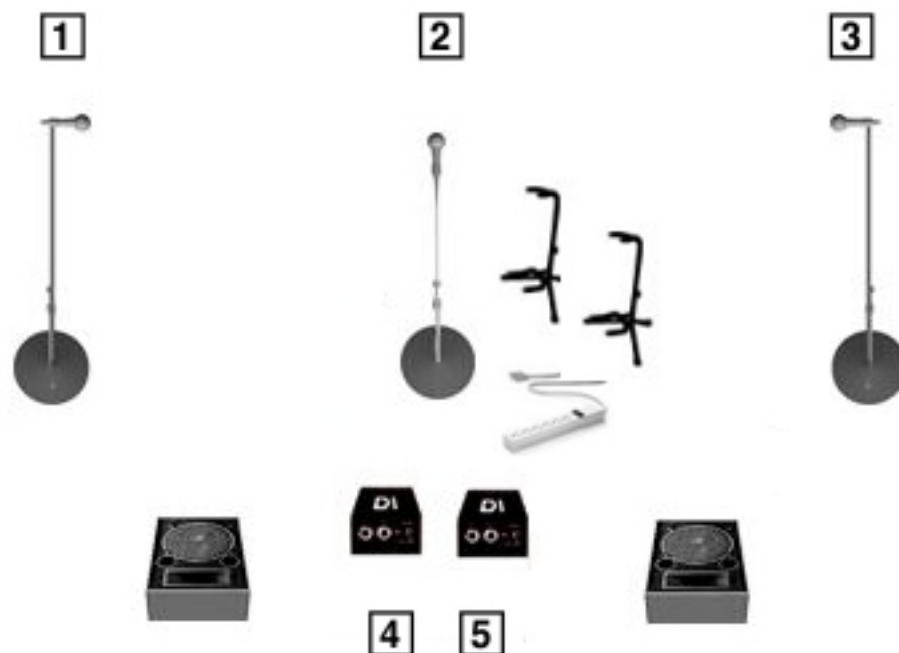

# HOTSY TOTSY STAGE PLOT

1. VOCAL STAGE RIGHT (DIANA)- VOCAL MIC ON TALL BOOM STAND [I.E. SM58]
2. VOCAL CENTER STAGE (JENNY)-VOCAL MIC ON TALL BOOM STAND [I.E. SM58]
3. VOCAL STAGE LEFT (AMANDA) -VOCAL MIC ON TALL BOOM STAND [I.E. SM58]
4. OVATION ACOUSTIC GUITAR -DIRECT INPUT
5. CORDOBA TENOR UKULELE -DIRECT INPUT

\* REQUEST TWO SEPARATE FLOOR WEDGE MONITORS AND ONE POWER SUPPLY \*